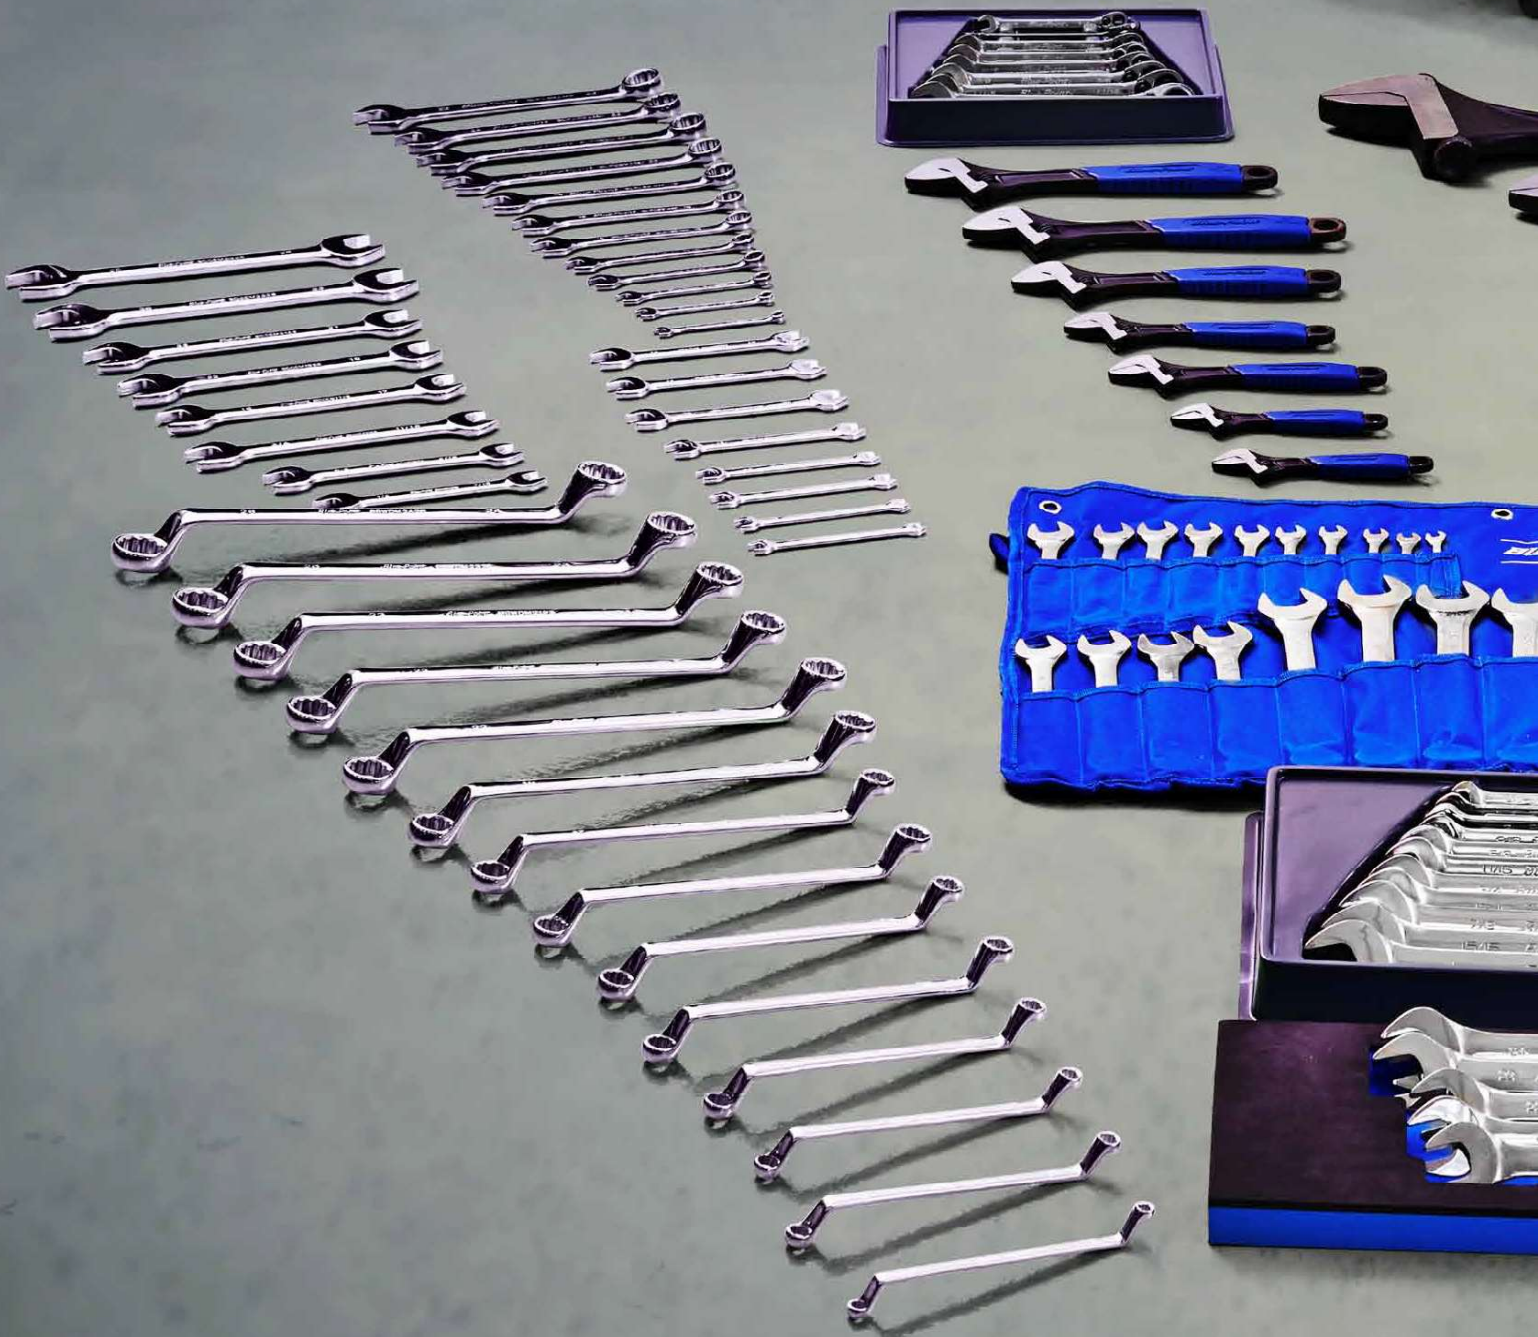

WRENCHES

Wide Range For Access In Turning

Blue-Point[®]

Ring End Wrench Set, 12pcs

BBWDSMSET12

Packing: 1(Set)

- Features a Lifetime Warranty and exceeds ANSI Standards
- Manufactured from high grade steel alloy
- Set in pouch packaging
- New high polish

PART NO.	A (mm)	L (mm)
BBWDSM67	6 - 7	160
BBWDSM89	8 - 9	175
BBWDSM1011	10 - 11	190
BBWDSM1213	12 - 13	205
BBWDSM1415	14 - 15	228
BBWDSM1617	16 - 17	232

PART NO.	A (mm)	L (mm)
BBWDSM1819	18 - 19	246
BBWDSM2022	20 - 22	268
BBWDSM2123	21 - 23	315
BBWDSM2427	24 - 27	360
BBWDSM2528	25 - 28	360
BBWDSM3032	30 - 32	405

T-Shape Speeder Wrench

- Speedy socket wrench, convenience for use
- Magnetic inset for convenience

Packing: 1

PART NO.	A (mm)	B (mm)	L (mm)
BPTHM08	8	200	250
BPTHM09	9	200	250
BPTHM10	10	200	250
BPTHM11	11	200	250
BPTHM12	12	250	250
BPTHM13	13	250	300
BPTHM14	14	250	300

Folding Hex Key Set, 8pcs

BLFHS8

Packing: 1

- Material: S2
- Finish: Satin

PART NO.	CONTENTS
BLFHS8	Hex Key Sizes: 1.5, 2, 2.5, 3, 4, 5, 6, 8mm

T-Hex Ball End Key Set, 8pcs

BLWBS8

Packing: 1