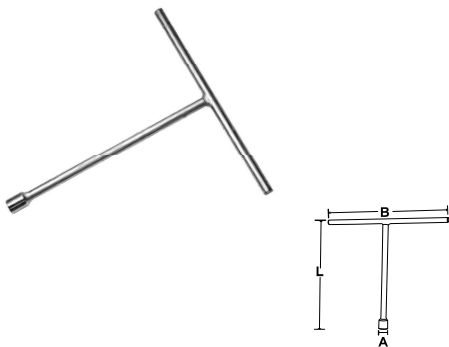

WRENCHES

Wide Range For Access In Turning

Blue-Point[®]

Ring End Wrench Set, 12pcs

BBWDSMSET12

Packing: 1(Set)

- Features a Lifetime Warranty and exceeds ANSI Standards
- Manufactured from high grade steel alloy
- Set in pouch packaging
- New high polish

PART NO.	A (mm)	L (mm)
BBWDSM67	6 - 7	160
BBWDSM89	8 - 9	175
BBWDSM1011	10 - 11	190
BBWDSM1213	12 - 13	205
BBWDSM1415	14 - 15	228
BBWDSM1617	16 - 17	232

PART NO.	A (mm)	L (mm)
BBWDSM1819	18 - 19	246
BBWDSM2022	20 - 22	268
BBWDSM2123	21 - 23	315
BBWDSM2427	24 - 27	360
BBWDSM2528	25 - 28	360
BBWDSM3032	30 - 32	405

T-Shape Speeder Wrench

- Speedy socket wrench, convenience for use
- Magnetic inset for convenience

Packing: 1

PART NO.	A (mm)	B (mm)	L (mm)
BPTHM08	8	200	250
BPTHM09	9	200	250
BPTHM10	10	200	250
BPTHM11	11	200	250
BPTHM12	12	250	250
BPTHM13	13	250	300
BPTHM14	14	250	300

- Set in metal stand
- Material: S2
- Finish: Satin

PART NO.	CONTENTS
BLWBS8	T-Hex Ball End Key BLWTBM2 BLWTBM2.5 BLWTBM3 BLWTBM4 BLWTBM5 BLWTBM6 BLWTBM8 BLWTBM10